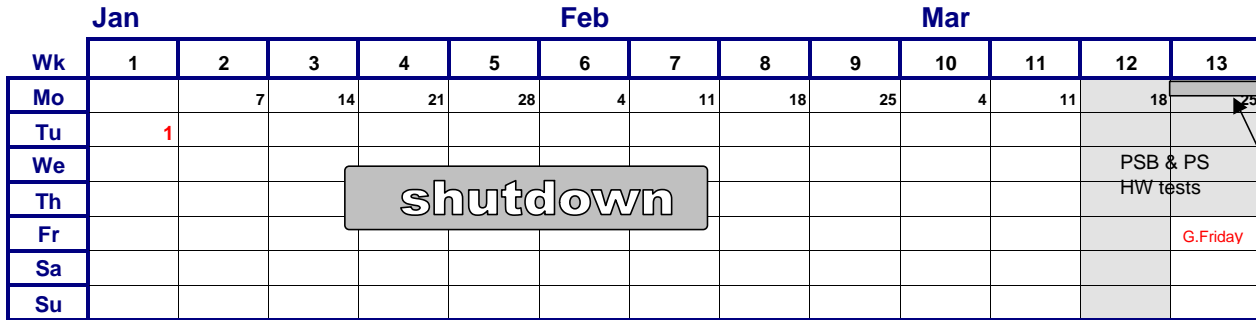

## PS Complex schedule for 2002

PSB & PS patrol & security tests  
Machines closed